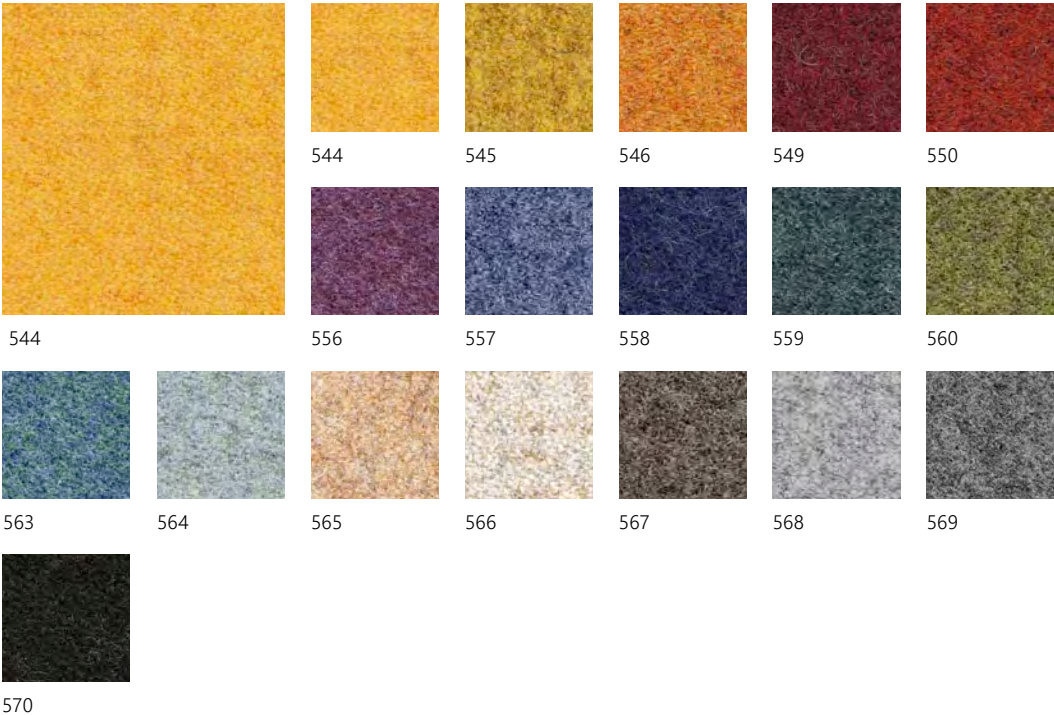

LANA

CATEGORIA 5

1. 500 gr/mt²
2. 75% lana/wool
25% Poliammide/ Polyamide