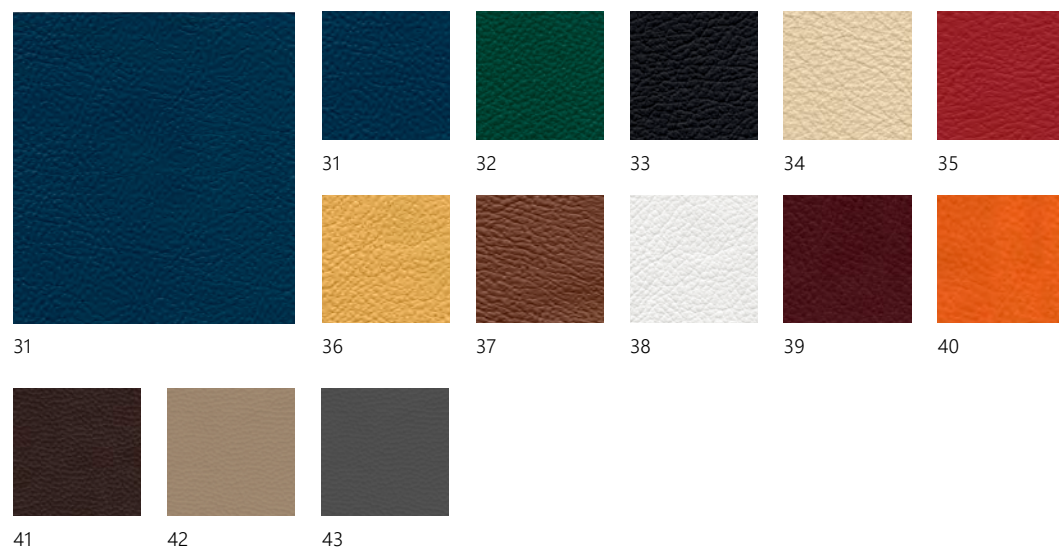

ECOPELLE

CATEGORIA 2

1. 630 gr/mt²
2. 83% PVC, 17% Sintetico/Synthetic